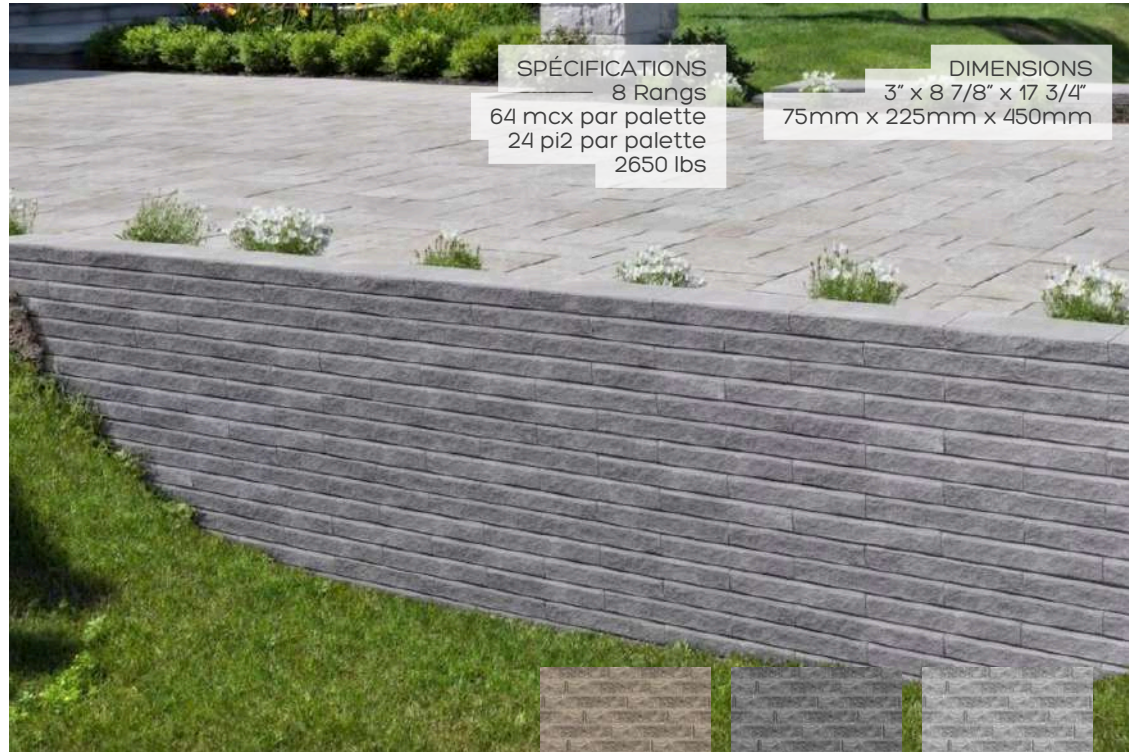

SPÉCIFICATIONS
8 Rangs
64 mcx par palette
24 pi2 par palette
2650 lbs

DIMENSIONS
3" x 8 7/8" x 17 3/4"
75mm x 225mm x 450mm