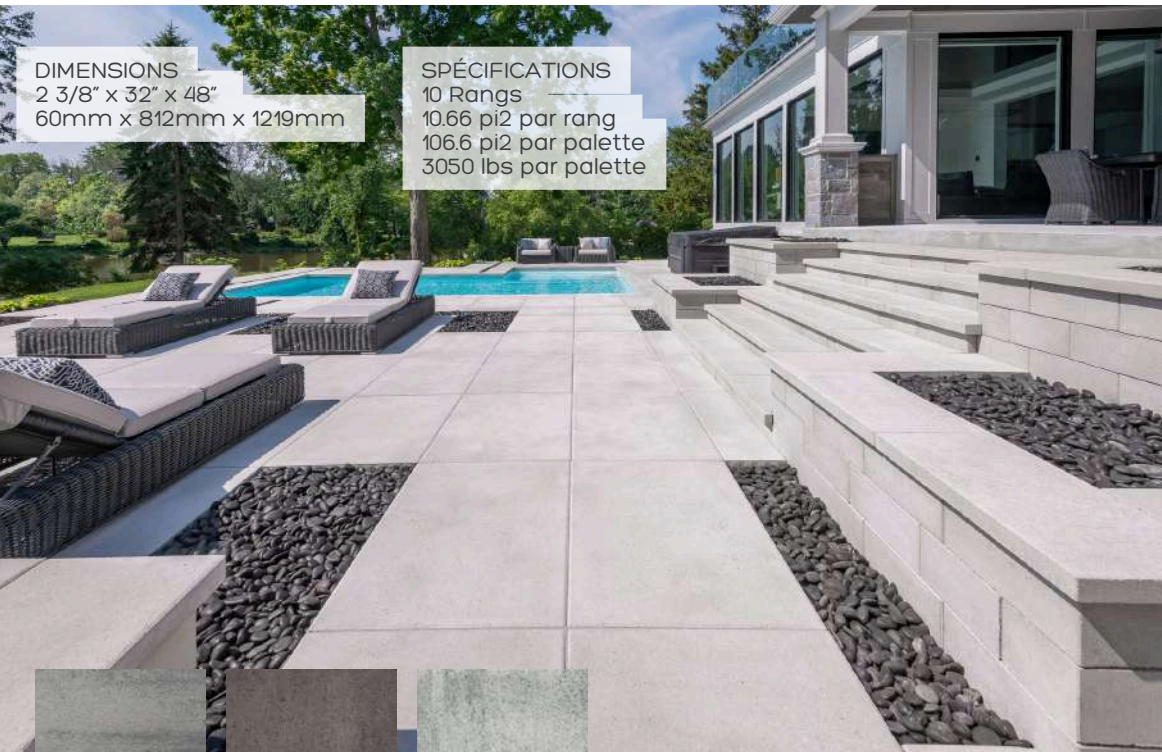

DIMENSIONS
2 3/8" x 32" x 48"
60mm x 812mm x 1219mm

SPÉCIFICATIONS
10 Rangs
10.66 pi2 par rang
106.6 pi2 par palette
3050 lbs par palette